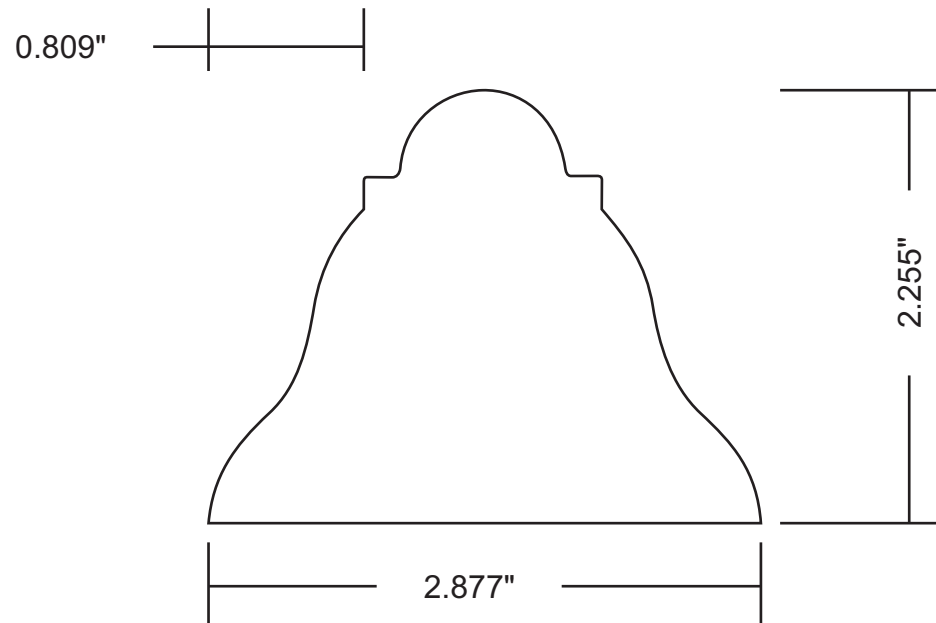

Profile Specification

Attention: _____

Customer	Part #	Specie	Dimensions	Notes
	MW3-6033		2-7/8" x 2-1/4"	
Revised			Approval Signature	