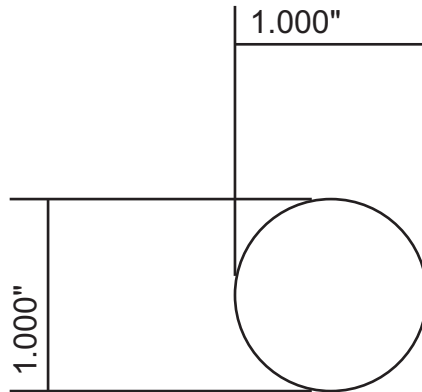

Profile Specification

Attention: \_\_\_\_\_

SEE MW3-7501

Customer	Part #	Specie	Dimensions	Notes
	MW3-2502		1"x1"	
Revised			Approval Signature	