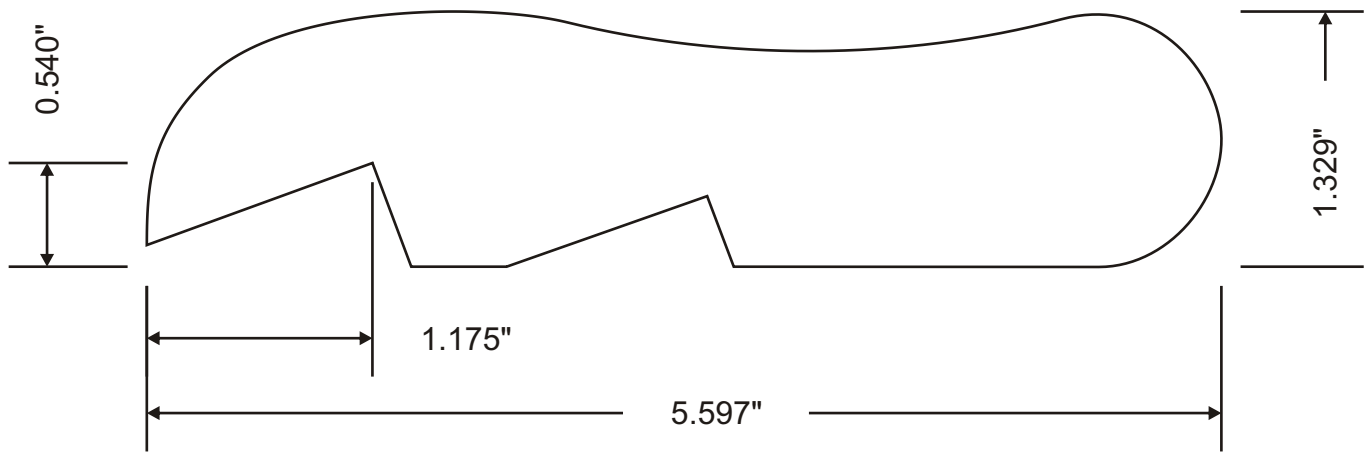

Door Specification

Attention:

Customer	Profile	Specie	Dimensions
	MW3-8104		1-5/16" X 5-5/8"
Revised			Drawn By: PM
Approval Signature:			