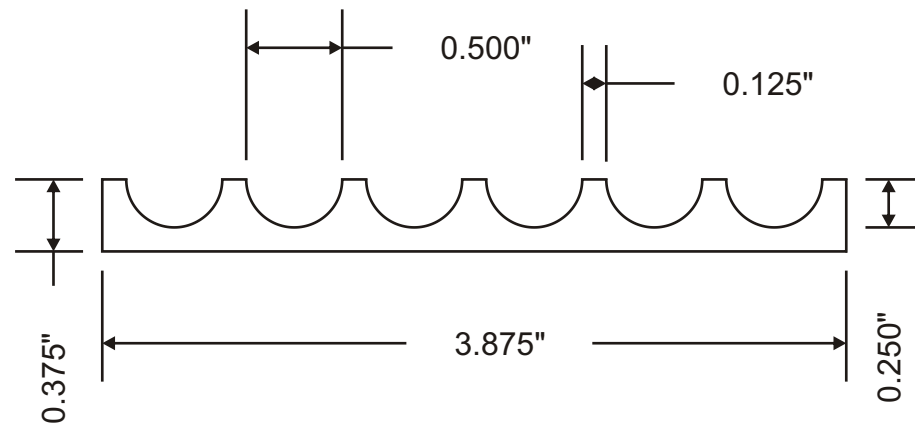

Profile Specification

Attention: _____

Customer	Part #	Specie	Dimensions	Notes
	MW3-50951		3/8" x 3-7/8"	
Revised			Approval Signature	