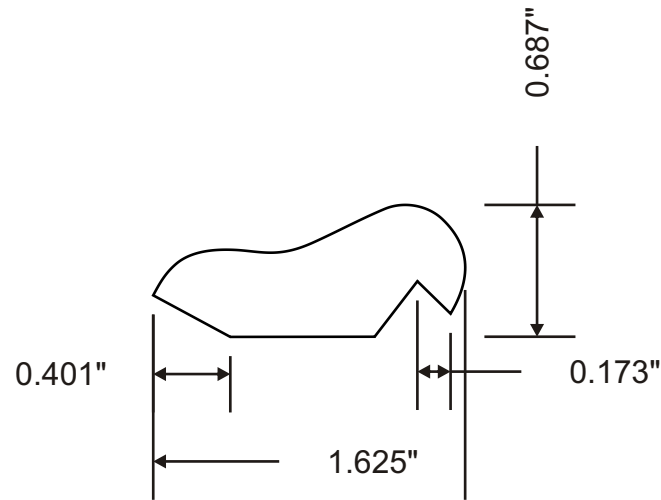

Profile Specification

Attention: _____

Customer	Part #	Specie	Dimensions	Notes
	MW3-50941		11/16" x 1-5/8"	
Revised			Approval Signature	