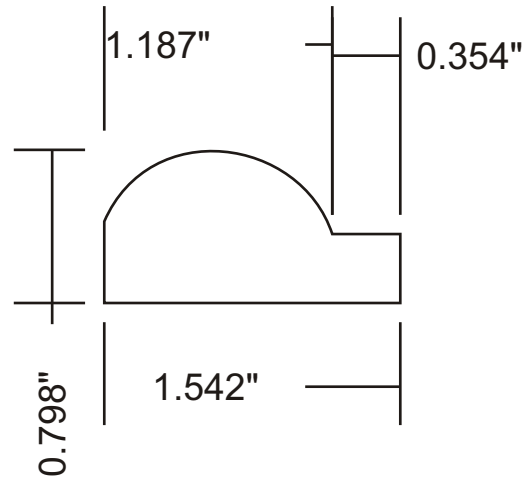

Profile Specification

Attention: _____

Customer	Part #	Specie	Dimensions	Notes
	MW3-50856		13/16" x 1-9/16"	
Revised			Approval Signature	