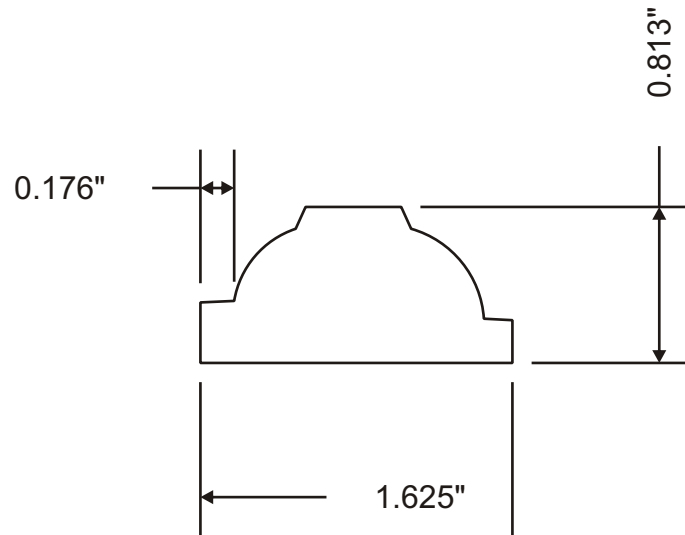

Profile Specification

Attention: _____

Customer	Part #	Specie	Dimensions	Notes
	MW3-50802		13/16" x 1-5/8"	
Revised			Approval Signature	