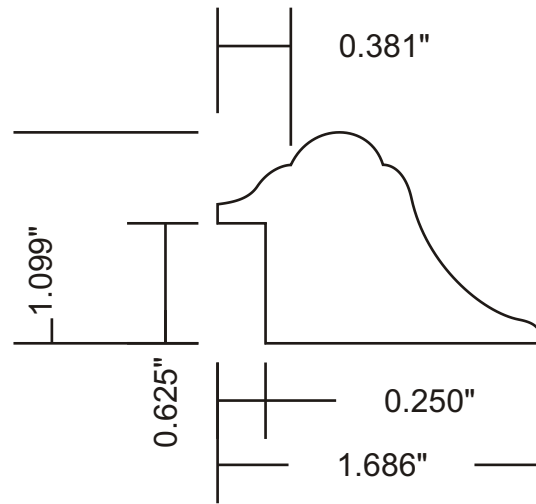

Profile Specification

Attention: _____

Customer	Part #	Specie	Dimensions	Notes
	MW3-50781		1-1/8" x 1-11/16"	
Revised			Approval Signature	