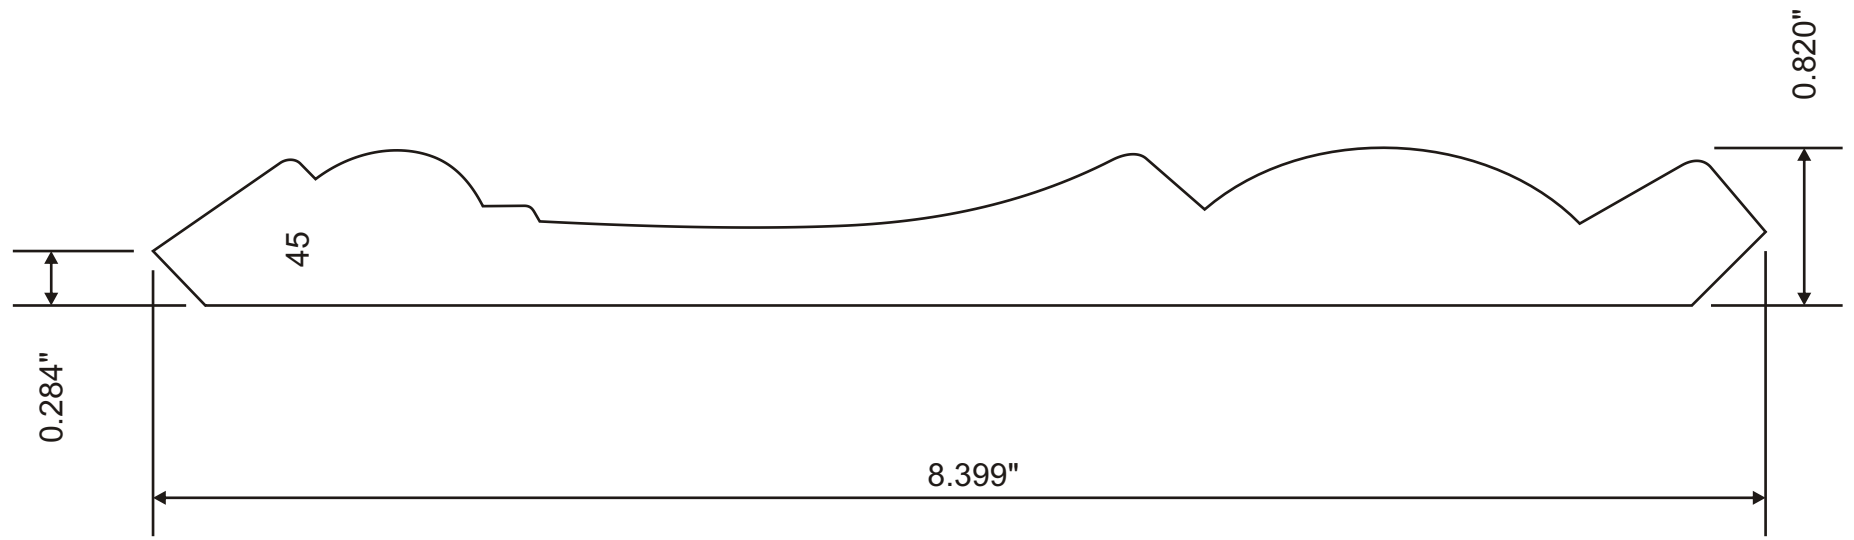

Profile Specification

Attention: _____

Customer	Part #	Specie	Dimensions	Notes
	MW3-30968		13/16" x 8-7/16"	
Revised			Approval Signature	