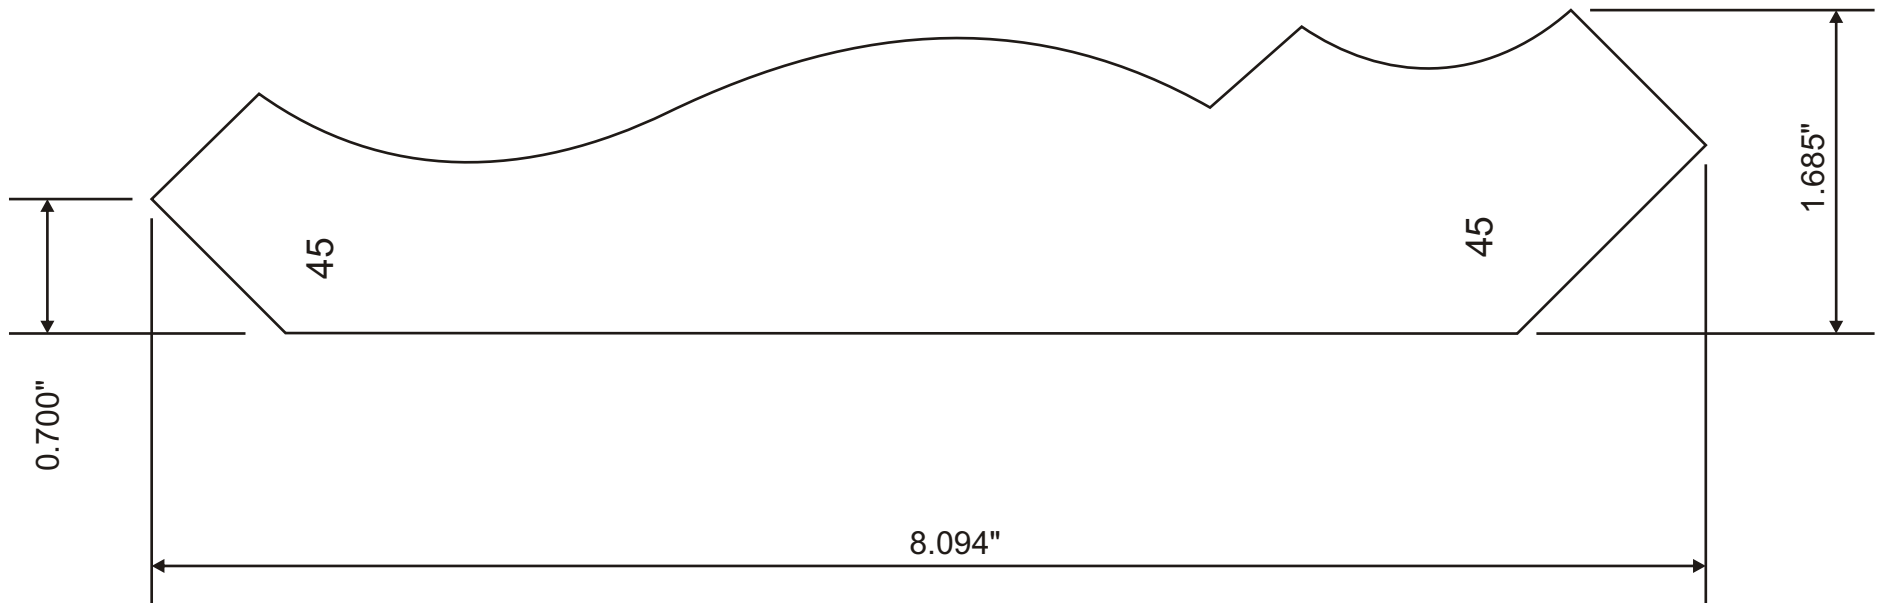

Profile Specification

Attention: _____

Customer	Part #	Specie	Dimensions	Notes
	MW3-30957		1-11/16" x 8-1/8"	
Revised			Approval Signature	