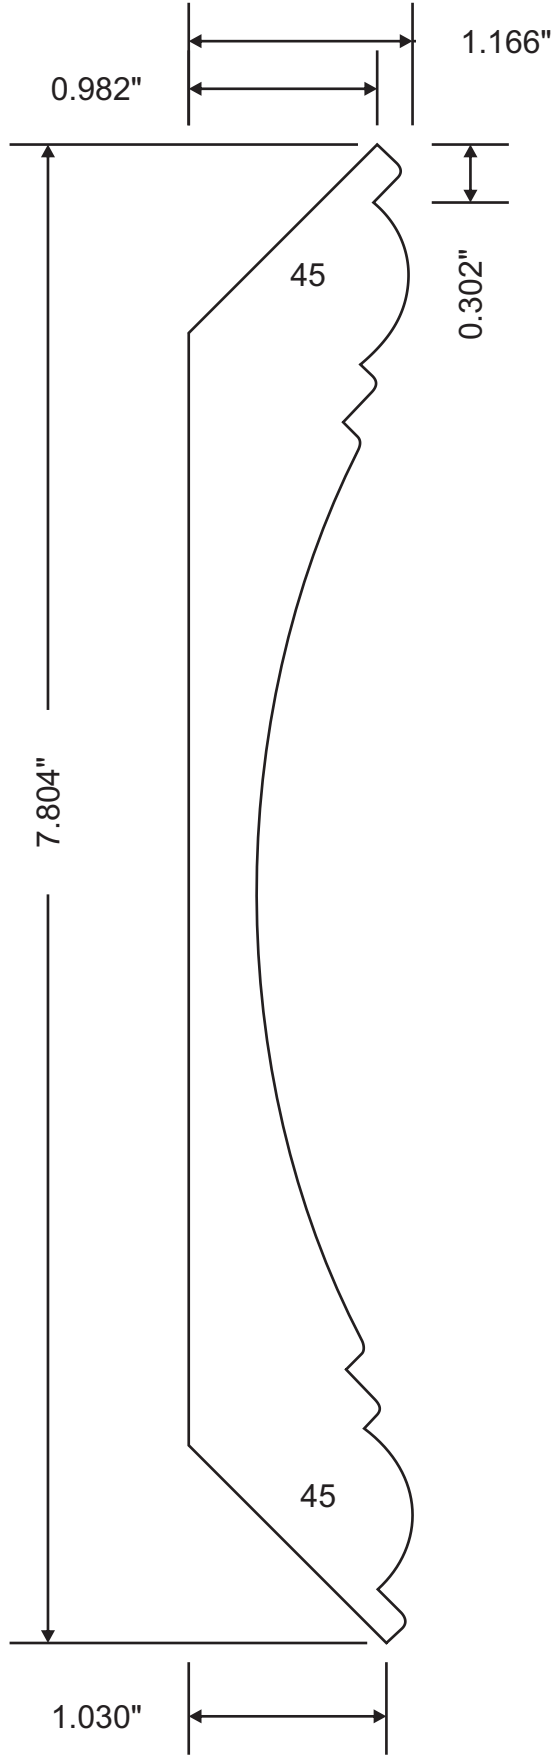

Profile Specification

Attention: _____

Customer	Part #	Specie	Dimensions	Notes
	MW3-30458		1-1/8" x 7-13/16"	
Revised			Approval Signature	