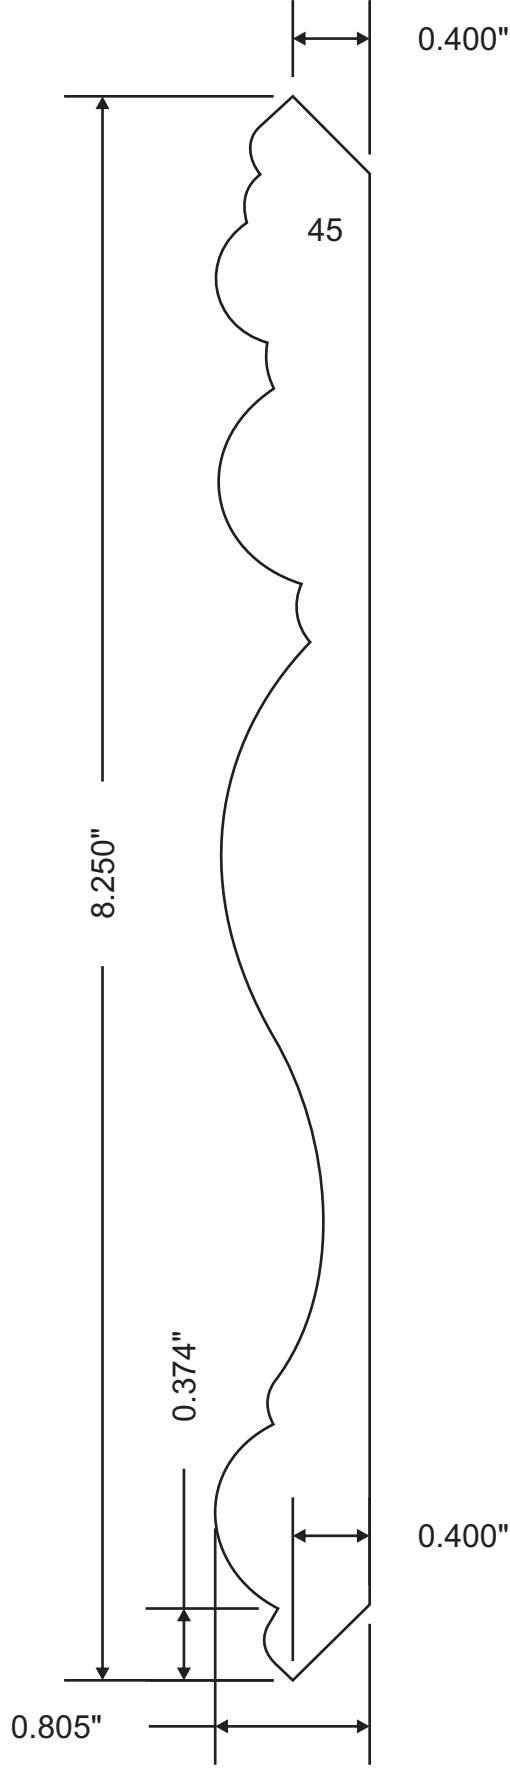

Profile Specification

Attention: _____

Customer	Part #	Specie	Dimensions	Notes
	MW3-30241		13/16" x 8-1/4"	
Revised			Approval Signature	