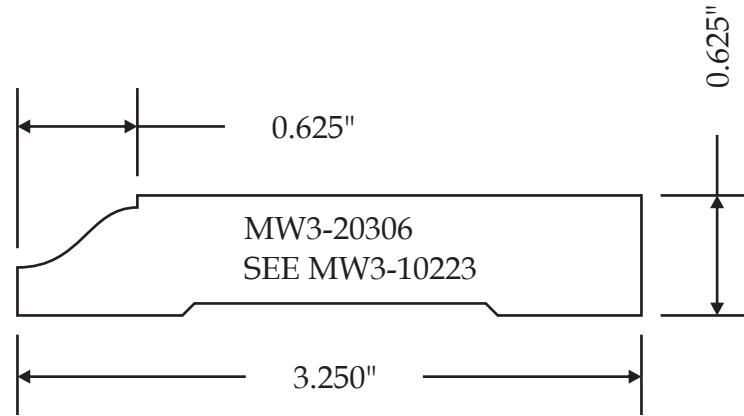

Profile Specification

Attention: _____

Customer	Profile	Specie	Dimensions	Notes
	MW3-20306		5/8" x 3-1/4"	
Revised			Approval Signature	