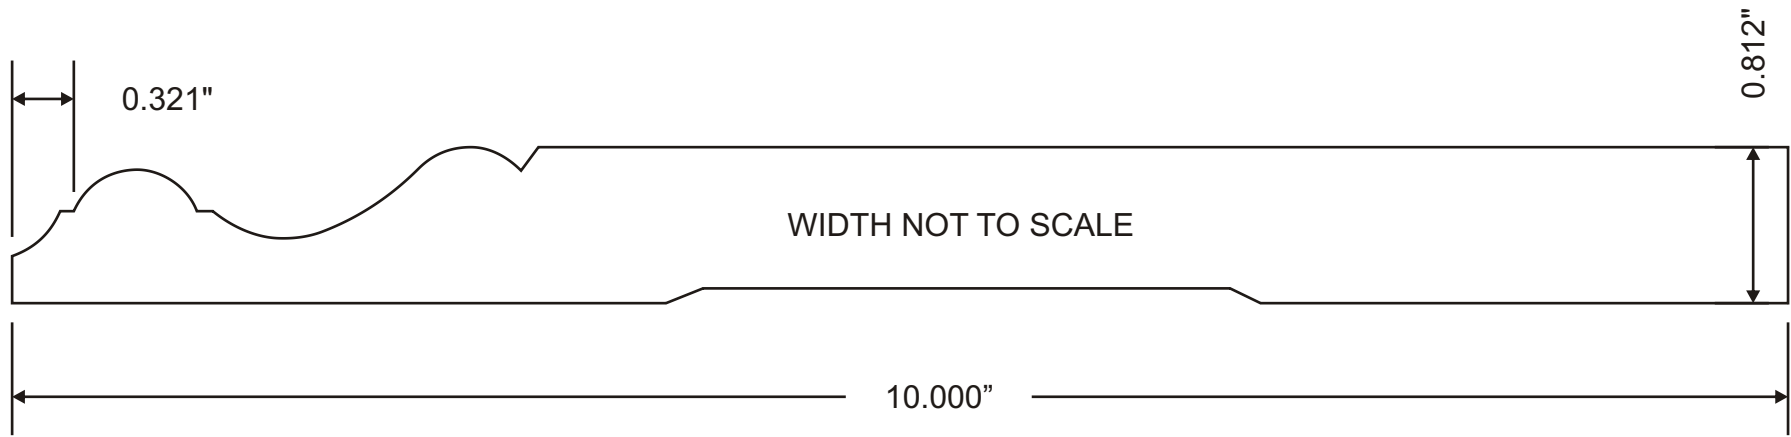

Profile Specification

Attention: \_\_\_\_\_

Customer	Part #	Specie	Dimensions	Notes
	MW3-11078		13/16" x 10"	
Revised			Approval Signature	