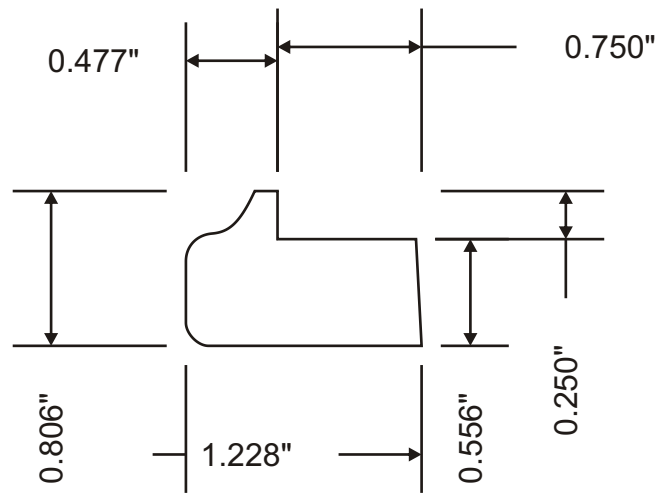

Door Specification

Attention:

Customer	Profile	Specie	Dimensions
	MW3-1081		13/16" X 1-1/4"
Revised			Drawn By: PM
Approval Signature:			