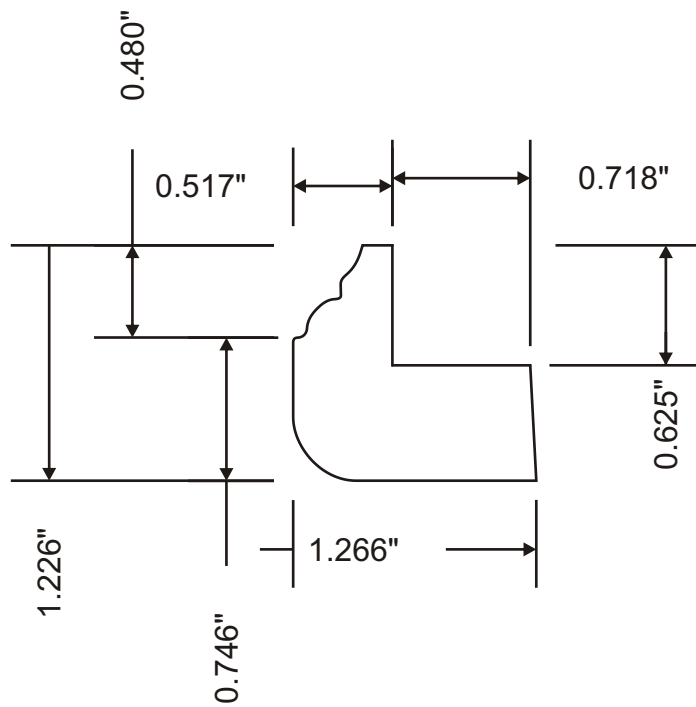

Door Specification

Attention:

Customer	Profile	Specie	Dimensions
	MW3-1079		1-1/4" X 1-1/4"
Revised			Drawn By: PM
Approval Signature:			