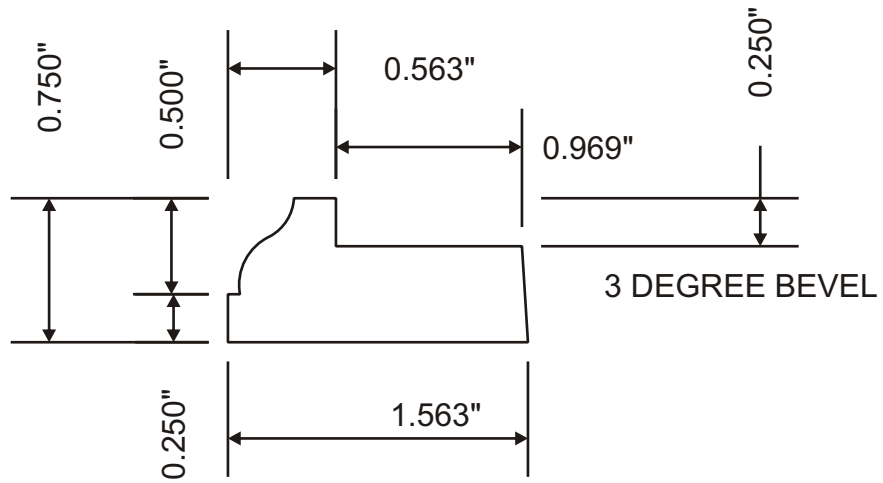

Door Specification

Attention:

Customer	Profile	Specie	Dimensions
	MW3-1075		3/4" X 1-9/16"
Revised			Drawn By: PM
Approval Signature:			