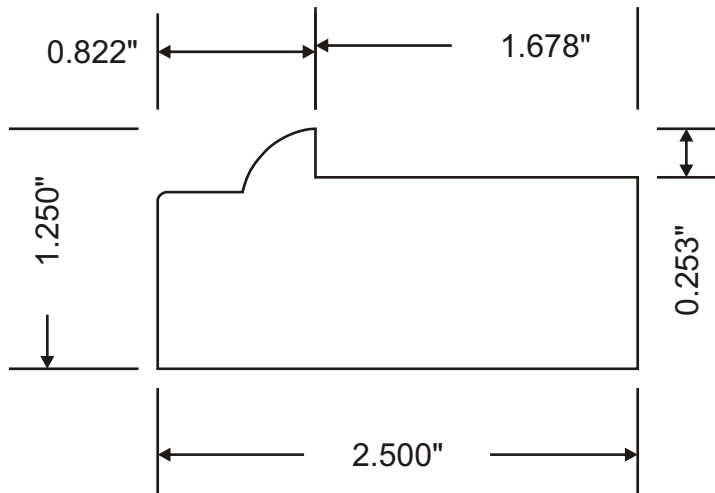

Door Specification

Attention:

Customer	Profile	Specie	Dimensions
	MW3-1074		1-1/4" X 2-1/2"
Revised			Drawn By: PM
Approval Signature:			