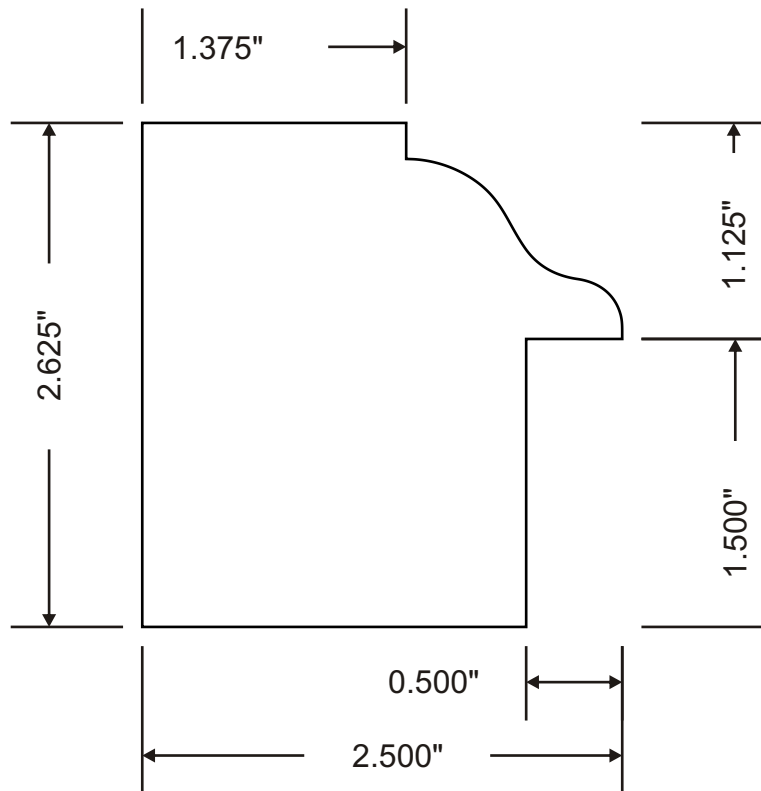

Door Specification

Attention:

Customer	Profile	Specie	Dimensions
	MW3-1072		2-5/8" X 2-1/2"
Revised			Drawn By: PM
Approval Signature:			