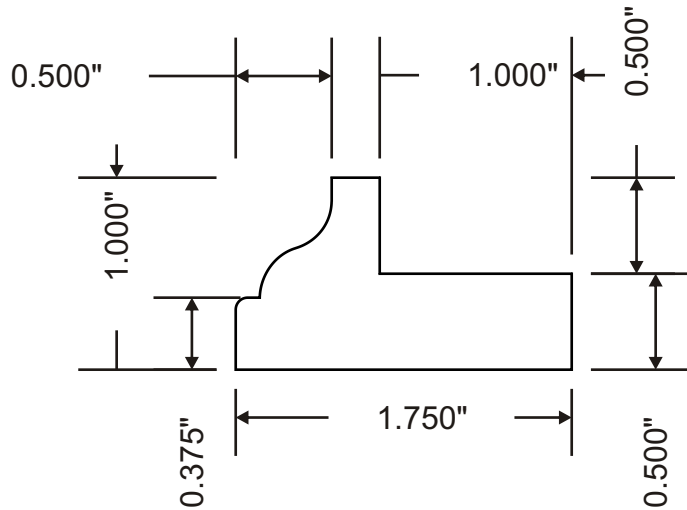

Door Specification

Attention:

Customer	Profile	Specie	Dimensions
	MW3-1071		1" X 1-3/4"
Revised			Drawn By: PM
Approval Signature:			