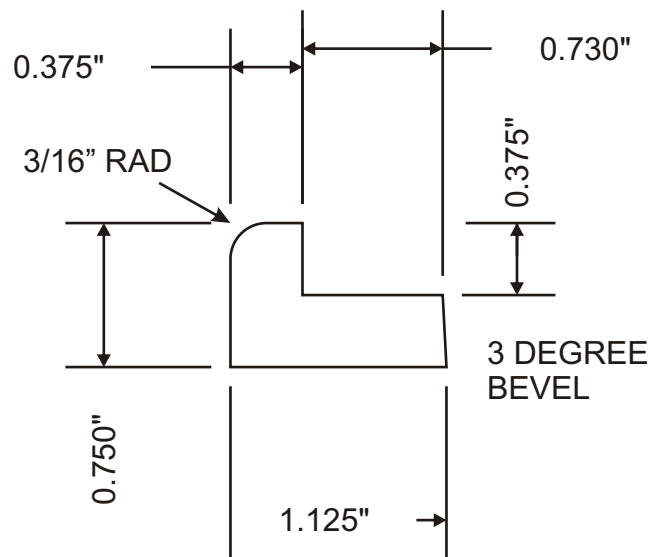

Door Specification

Attention:

Customer	Profile	Specie	Dimensions
	MW3-1069		3/4" X 1-1/8"
Revised			Drawn By: PM
Approval Signature:			