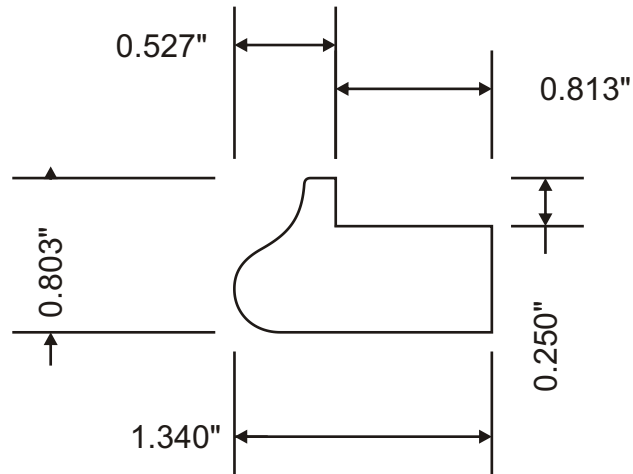

Door Specification

Attention:

Customer	Profile	Specie	Dimensions
	MW3-1068		13/16" X 1-3/8"
Revised			Drawn By: PM
Approval Signature:			