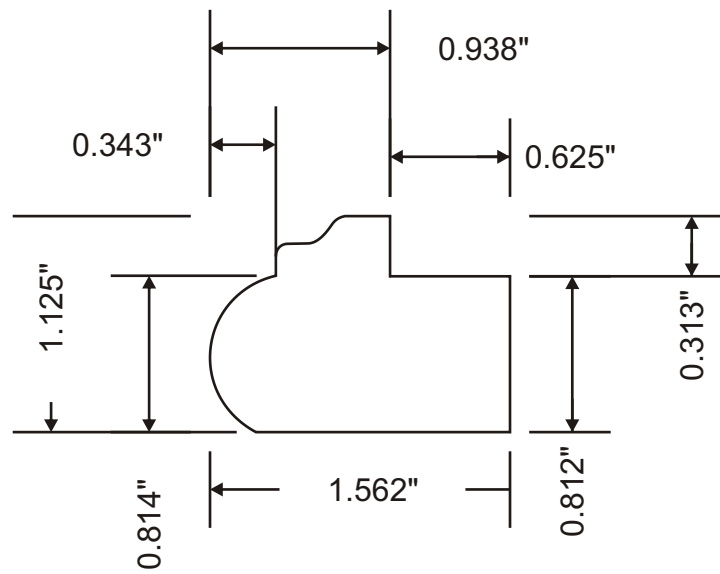

Door Specification

Attention:

Customer	Profile	Specie	Dimensions
	MW3-1067		1-1/8" X 1-9/16"
Revised			Drawn By: PM
Approval Signature:			