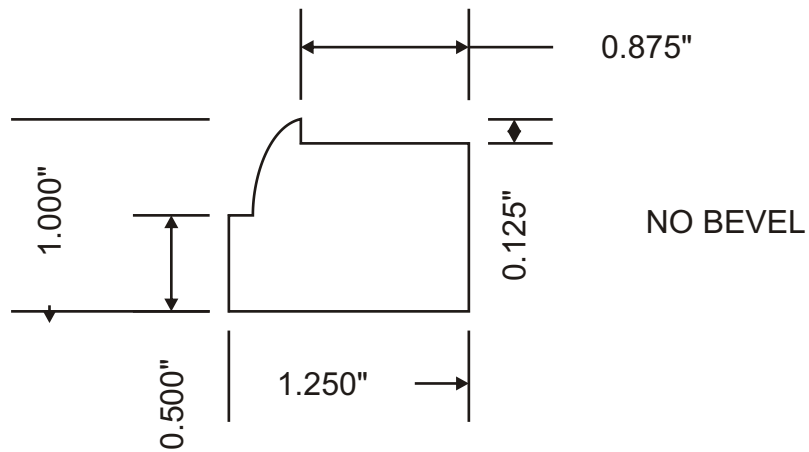

Door Specification

Attention:

Customer	Profile	Specie	Dimensions
	MW3-1064		1" X 1-1/4"
Revised			Drawn By: PM
Approval Signature:			