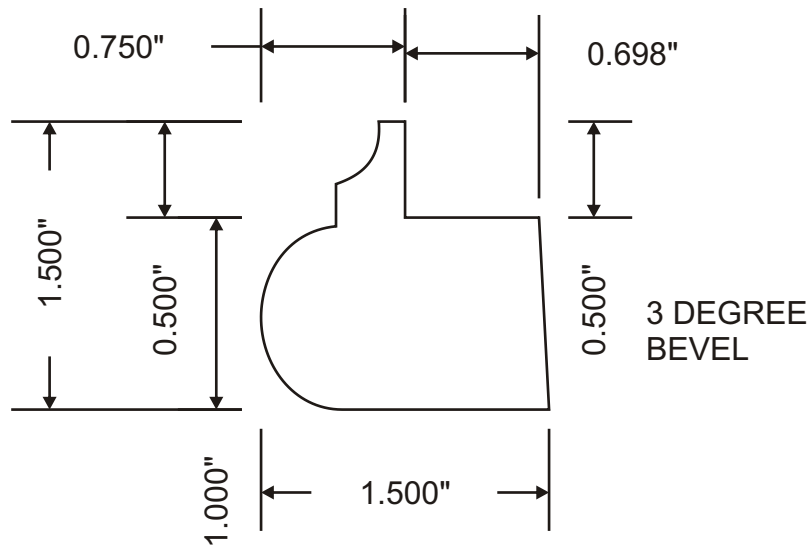

Door Specification

Attention:

Customer	Profile	Specie	Dimensions
	MW3-1058		1-1/2" X 1-1/2"
Revised			Drawn By: PM
Approval Signature:			