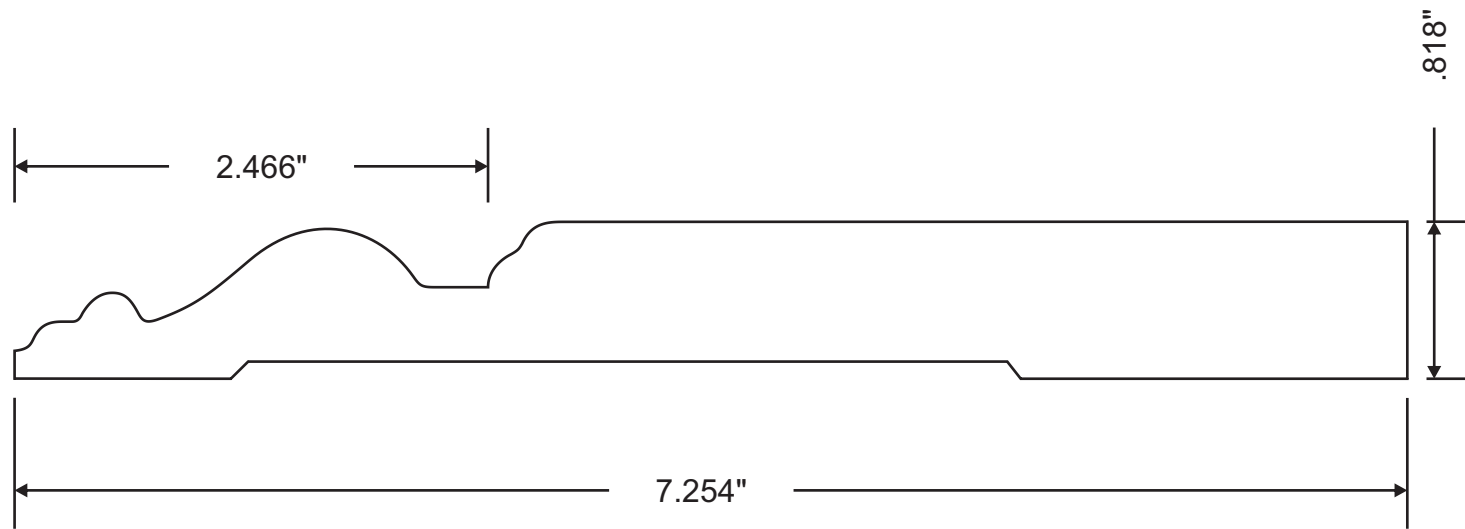

Profile Specification

Attention: \_\_\_\_\_

Customer	Part #	Specie	Dimensions	Notes
	MW3-10482		13/16" x 7-1/4"	
Revised			Approval Signature	