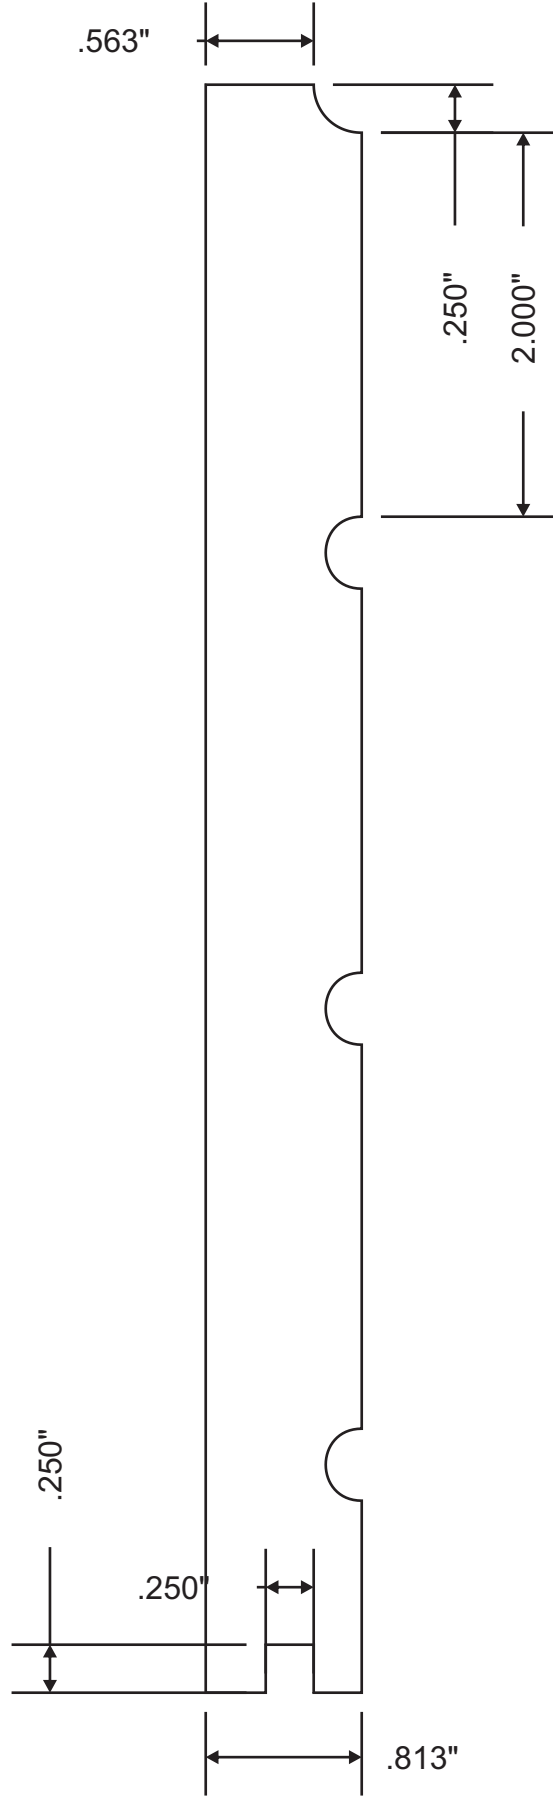

Profile Specification

Attention: _____

Customer	Part #	Specie	Dimensions	Notes
	MW3-10346		13/16" x 8-3/8"	
Revised			Approval Signature	