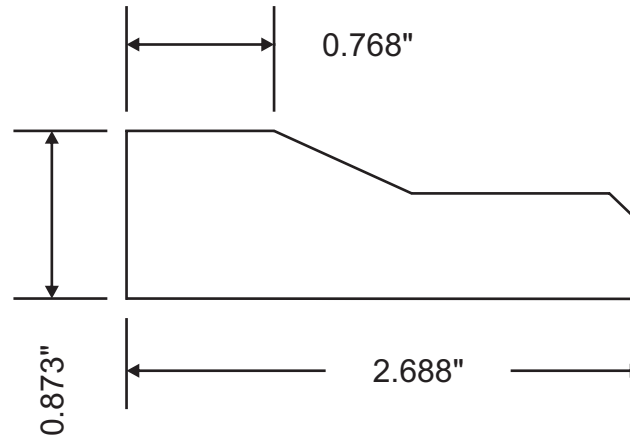

Profile Specification

Attention: \_\_\_\_\_

Customer	Part #	Specie	Dimensions	Notes
	MW3-043PL		7/8" x 2-11/16"	
Revised			Approval Signature	