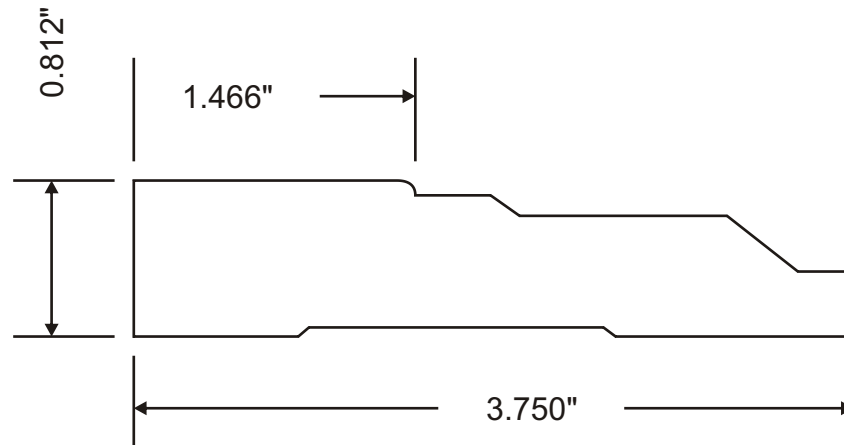

Profile Specification

Attention: _____

Customer	Part #	Specie	Dimensions	Notes
	MW3-0107PL		13/16" x 3-3/4"	
Revised			Approval Signature	